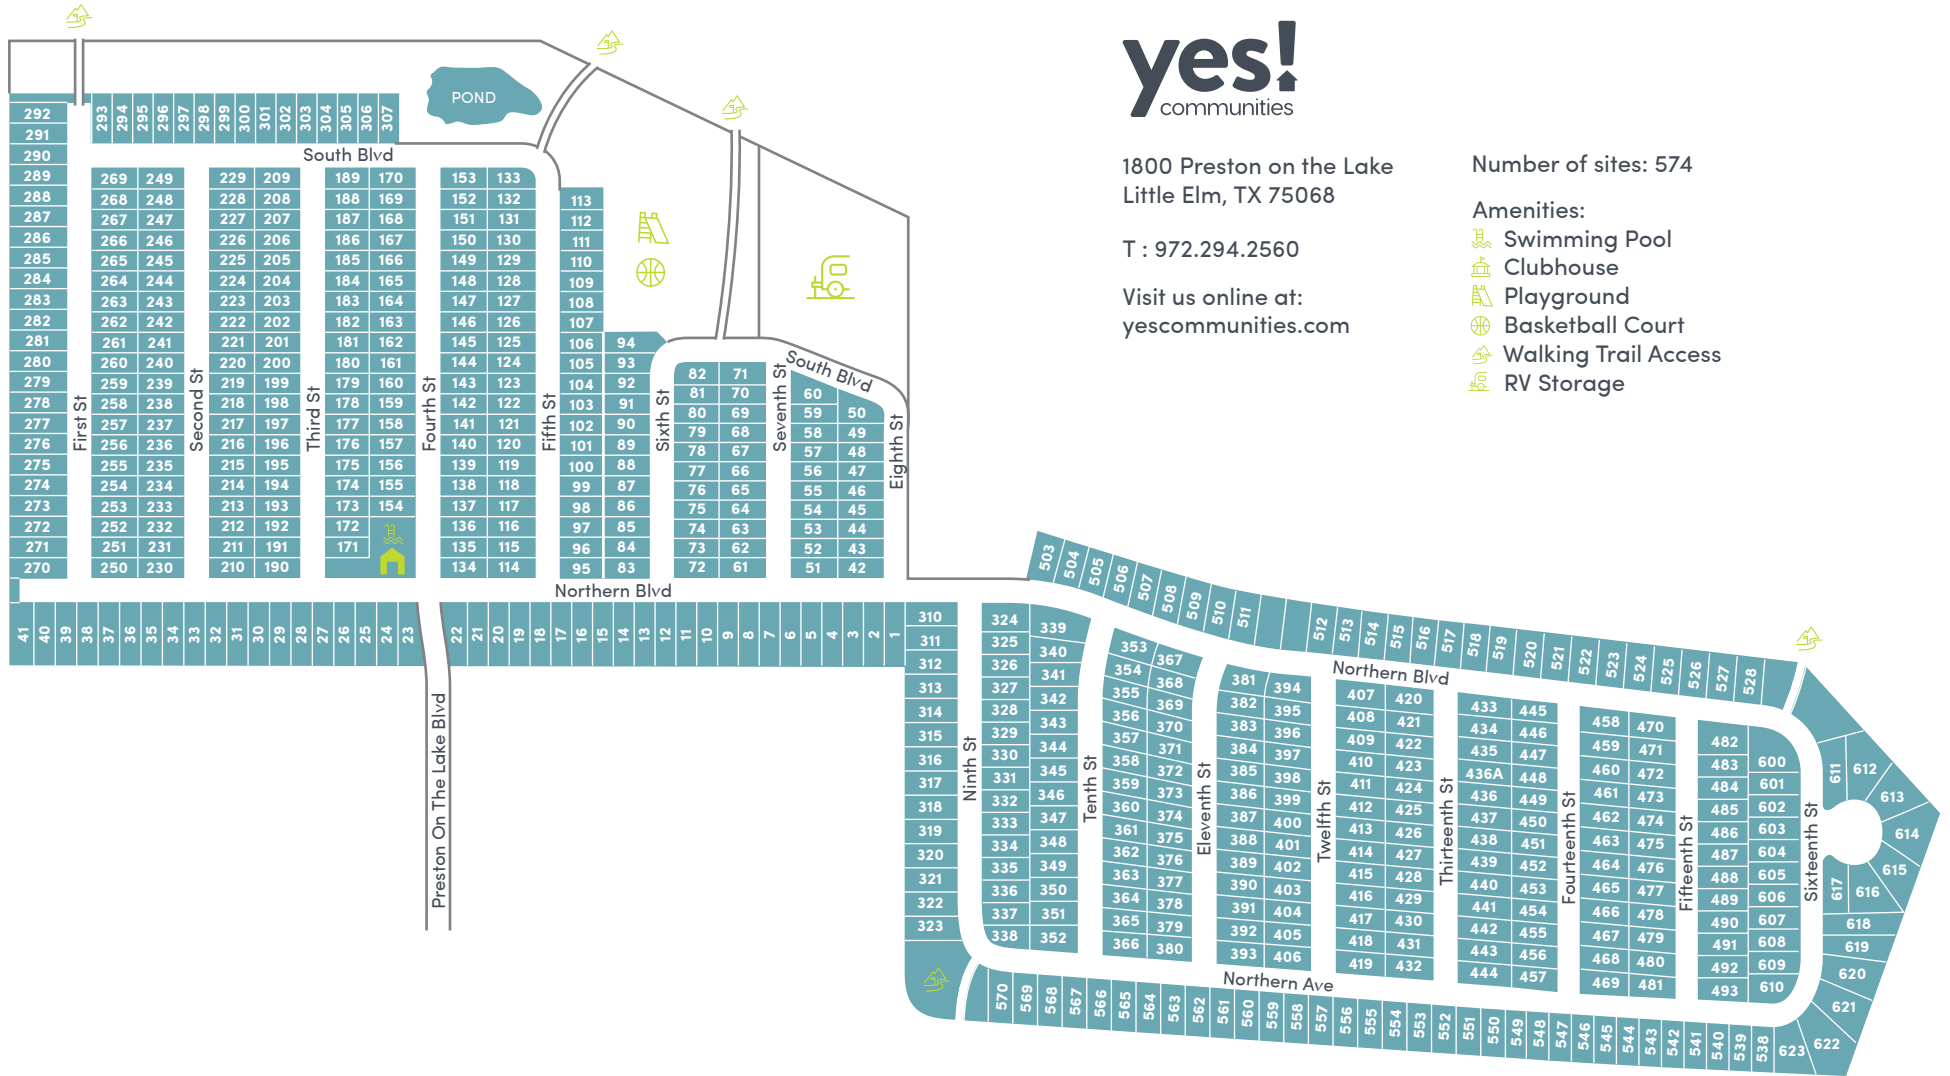

Preston on the Lake

1800 Preston on the Lake
Little Elm, TX 75068

T : 972.294.2560

Visit us online at:
yescommunities.com

Number of sites: 574

- Amenities:
- Swimming Pool
 - Clubhouse
 - Playground
 - Basketball Court
 - Walking Trail Access
 - RV Storage